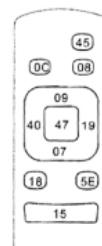

NERO Stream XD Connections

NERO Stream XD Features/IR Remote Codes

AMPLIFIER FEATURES

1. Power Indicator
2. Bluetooth® Indicator
3. OPT Indicator
4. USB Indicator
5. Wi-Fi® Indicator
6. Line In Indicator
7. Volume Knob/Input Selector
8. Head Phone Jack
9. Antenna
10. WPS
12. SUB Out
11. Line In
13. USB In
14. Optical Input
15. Speaker Output -L/R
16. Speaker Output + L/R
17. Power Input
18. On/Off Switch

REMOTE FEATURES

1. On/Off Button
2. Optical Source
3. Volume +/-
4. Previous/Next
5. USB Source
6. Wi-Fi® Source
7. Line Source
8. Play/Pause
9. Bluetooth Source

B11-8A16-004-6122-033

NEC 1234 38K

IR Remote Master and Hex Codes

Note#7: Volume Selector Knob New Description:
 Long press – Turn on/ Standby
 Short press – Switch between sources
 Turn dial – Adjust volume when up or down