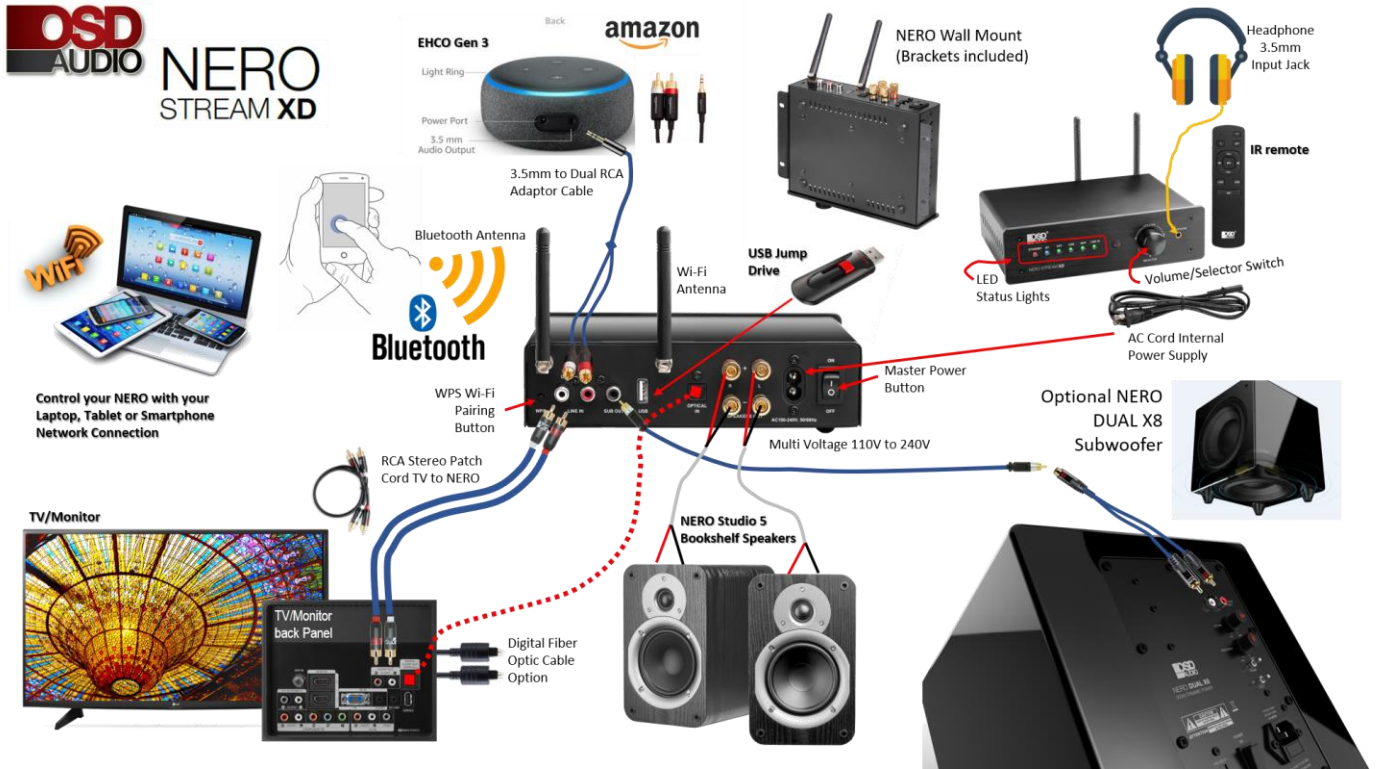

NERO Stream XD Connections

NERO Stream XD Features/IR Remote Codes

AMPLIFIER FEATURES

1. Power Indicator
2. Bluetooth® Indicator
3. OPT Indicator
4. USB Indicator
5. Wi-Fi® Indicator
6. Line In Indicator
7. Volume Knob/Input Selector
8. Head Phone Jack
9. Antenna
10. WPS
12. SUB Out
11. Line In
13. USB In
14. Optical Input
15. Speaker Output -L/R
16. Speaker Output + L/R
17. Power Input
18. On/Off Switch

REMOTE FEATURES

1. On/Off Button
2. Optical Source
3. Volume +/-
4. Previous/Next
5. USB Source
6. Wi-Fi® Source
7. Line Source
8. Play/Pause
9. Bluetooth Source

B11-8A16-004-6122-033

NEC 1234 38K

IR Remote Master and Hex Codes

Note#7: Volume Selector Knob New Description:
 Long press – Turn on/ Standby
 Short press – Switch between sources
 Turn dial – Adjust volume when up or down