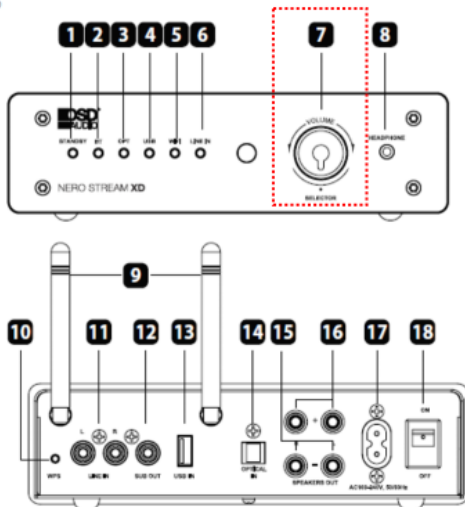

NERO Stream XD Connections

NERO Stream XD Features/IR Remote Codes

AMPLIFIER FEATURES

1. Power Indicator
2. Bluetooth® Indicator
3. OPT Indicator
4. USB Indicator
5. Wi-Fi® Indicator
6. Line In Indicator
7. Volume Knob/Input Selector
8. Head Phone Jack
9. Antenna
10. WPS
12. SUB Out
11. Line In
13. USB In
14. Optical Input
15. Speaker Output -L/R
16. Speaker Output + L/R
17. Power Input
18. On/Off Switch

REMOTE FEATURES

1. On/Off Button
2. Optical Source
3. Volume +/-
4. Previous/Next
5. USB Source
6. Wi-Fi® Source
7. Line Source
8. Play/Pause
9. Bluetooth Source

B11-8A16-004-6122-033

NEC 1234 38K

IR Remote Master and Hex Codes

Note#7: Volume Selector Knob New Description:
 Long press – Turn on/ Standby
 Short press – Switch between sources
 Turn dial – Adjust volume when up or down