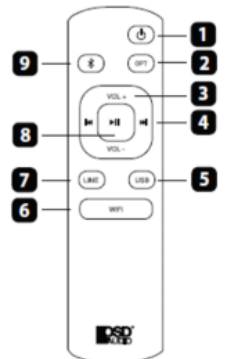

NERO Stream XD Connections

NERO Stream XD Features/IR Remote Codes

AMPLIFIER FEATURES

1. Power Indicator
2. Bluetooth® Indicator
3. OPT Indicator
4. USB Indicator
5. Wi-Fi® Indicator
6. Line In Indicator
7. Volume Knob/Input Selector
8. Head Phone Jack
9. Antenna
10. WPS
12. SUB Out
11. Line In
13. USB In
14. Optical Input
15. Speaker Output -L/R
16. Speaker Output + L/R
17. Power Input
18. On/Off Switch

REMOTE FEATURES

1. On/Off Button
2. Optical Source
3. Volume +/-
4. Previous/Next
5. USB Source
6. Wi-Fi® Source
7. Line Source
8. Play/Pause
9. Bluetooth Source

B11-8A16-004-6122-033

NEC 1234 38K

IR Remote Master and Hex Codes

Note#7: Volume Selector Knob New Description:
 Long press – Turn on/ Standby
 Short press – Switch between sources
 Turn dial – Adjust volume when up or down