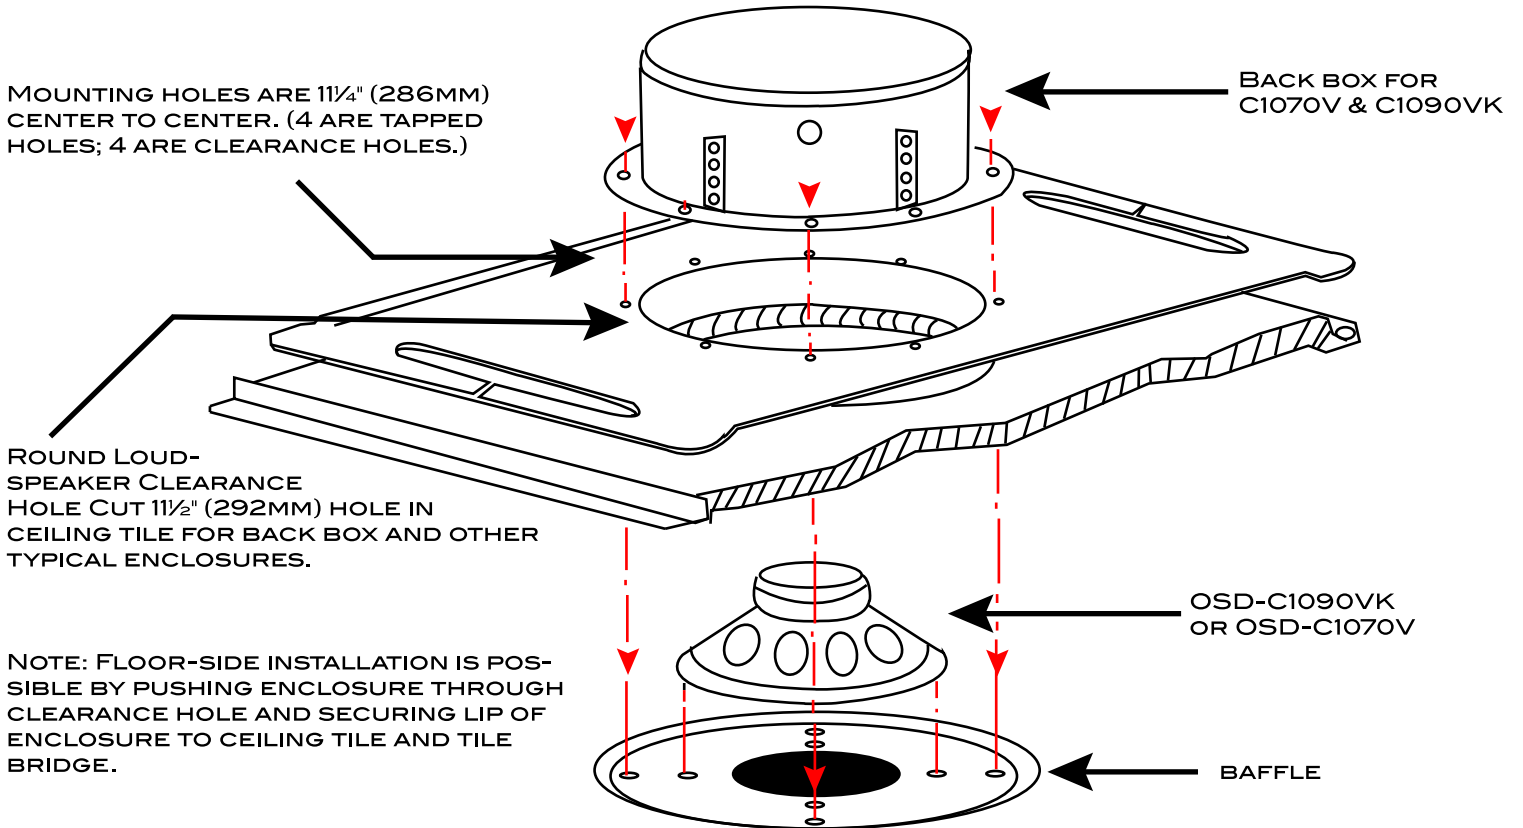

TYPICAL ASSEMBLY FOR C1070V & C1090VK

THE BACK BOX DOES NOT INCLUDE SLOTS FOR MOUNTING TORSION SPRING GRILLES.